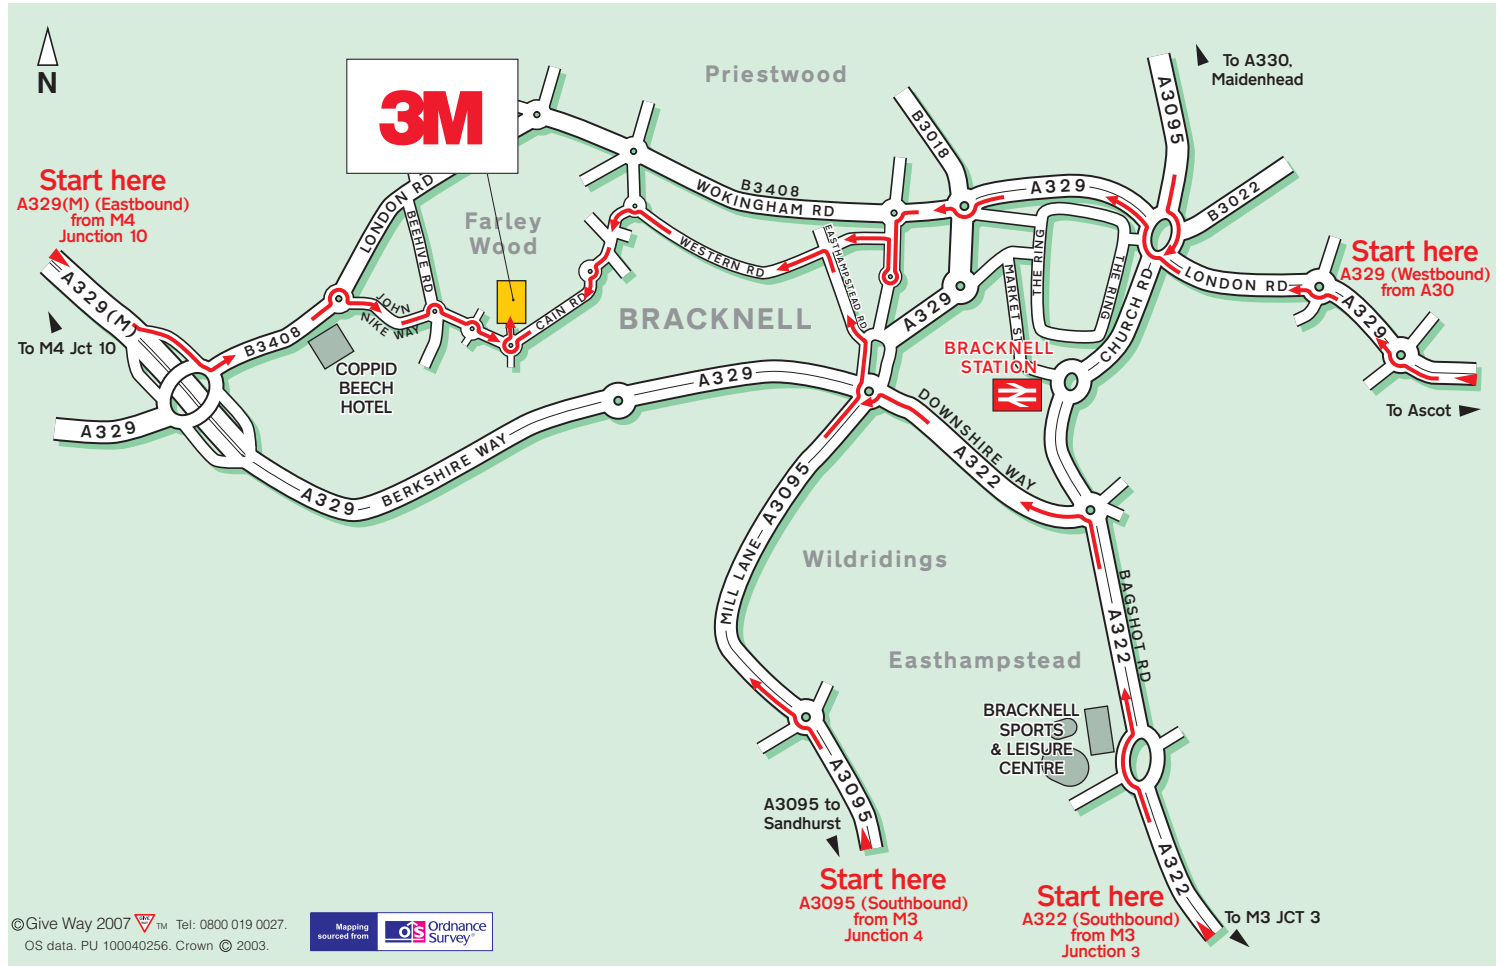

3M Bracknell Head Office
3M United Kingdom PLC
 3M Centre
 Cain Road
 Bracknell
 Berkshire
 RG12 8HT

Public Transport

 **By Rail, Bracknell Station.**
 Bracknell Station is approximately 6-7 minutes drive by taxi.

 **Heathrow Airport.**
 Situated off the M4 at junction 4.
 Heathrow Airport is approximately 45 minutes drive by taxi.

Tel: 01344 858000
 Fax: 01344 858278
Web site: www.3M.co.uk

© Give Way 2007. Tel: 0800 019 0027.
 OS data. PU 100040256. Crown © 2003.